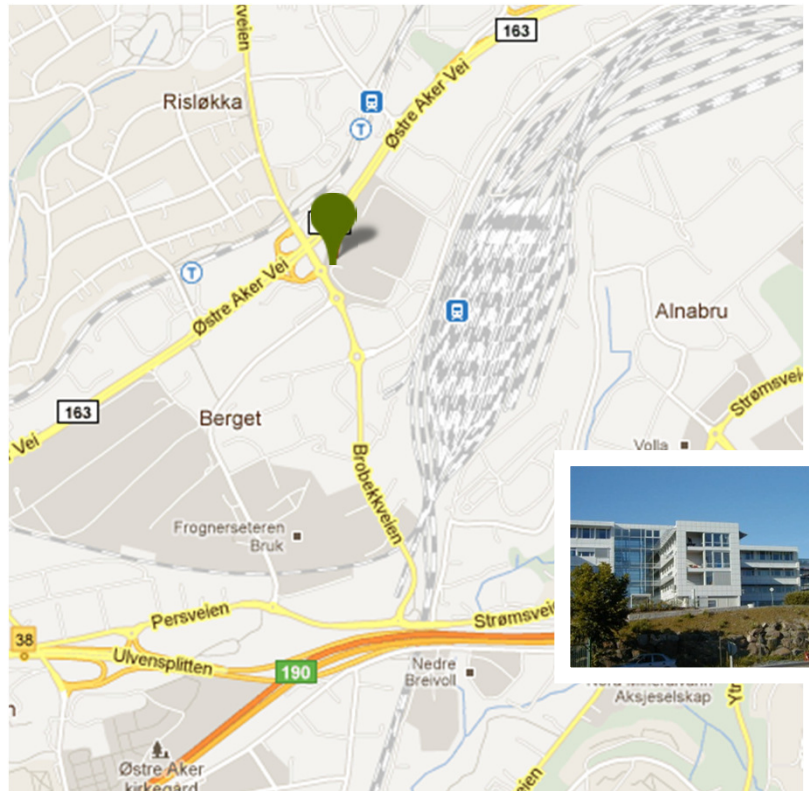

[DIRECTIONS]

How to find us

Location

Ascom (Norway) AS
 Brobekkveien 80
 0582 Oslo
 Norway
 T +47 23 24 77 00
 F +47 22 64 74 40
 firmapost@ascom.no
 www.ascom.no

Arrival by train from Oslo Sentralstasjon (Oslo Central Station)

- Take the local Lillestrøm train to Alna station. The short trip takes 7 minutes.
- From here, it is just a short walk to the Fabritius building with the Ascom office is on the left hand side of the station area.
- At the station, pass the overbuilt bridge and turn right.
- After a few meters, turn right into a road between two grey buildings.
- When reaching the car parking area, walk up to the upper plateau to the white/grey building.
- Use the entrance to the right.

Arrival by plane(landing at Oslo Airport, Gardermoen)

- Either by taxi directly to Brobekkveien 80, right entrance. The trip takes approximately 45 minutes.
- Or use the airport train to Oslo Central Station. The trip takes approximately 45 minutes. Some departures stops at Lillestrøm station. From there take the local train to Alna station nearby Ascom. The trip takes 22 minutes.
- From Alna, see the description Arrival by train.

Arrival by metro

- Form central Oslo use the eastbound line no.5 Vestli and exit at Risløkka. Ca. 15. minutes.
- Walk down the steps, turn right and follow the foot path along the track on the other side.
- When reaching the Brobekkveien road, turn right. The Fabritius building with the Ascom office is seen on the left hand side ca. 200m away.
- On the plateau, use the right entrance.